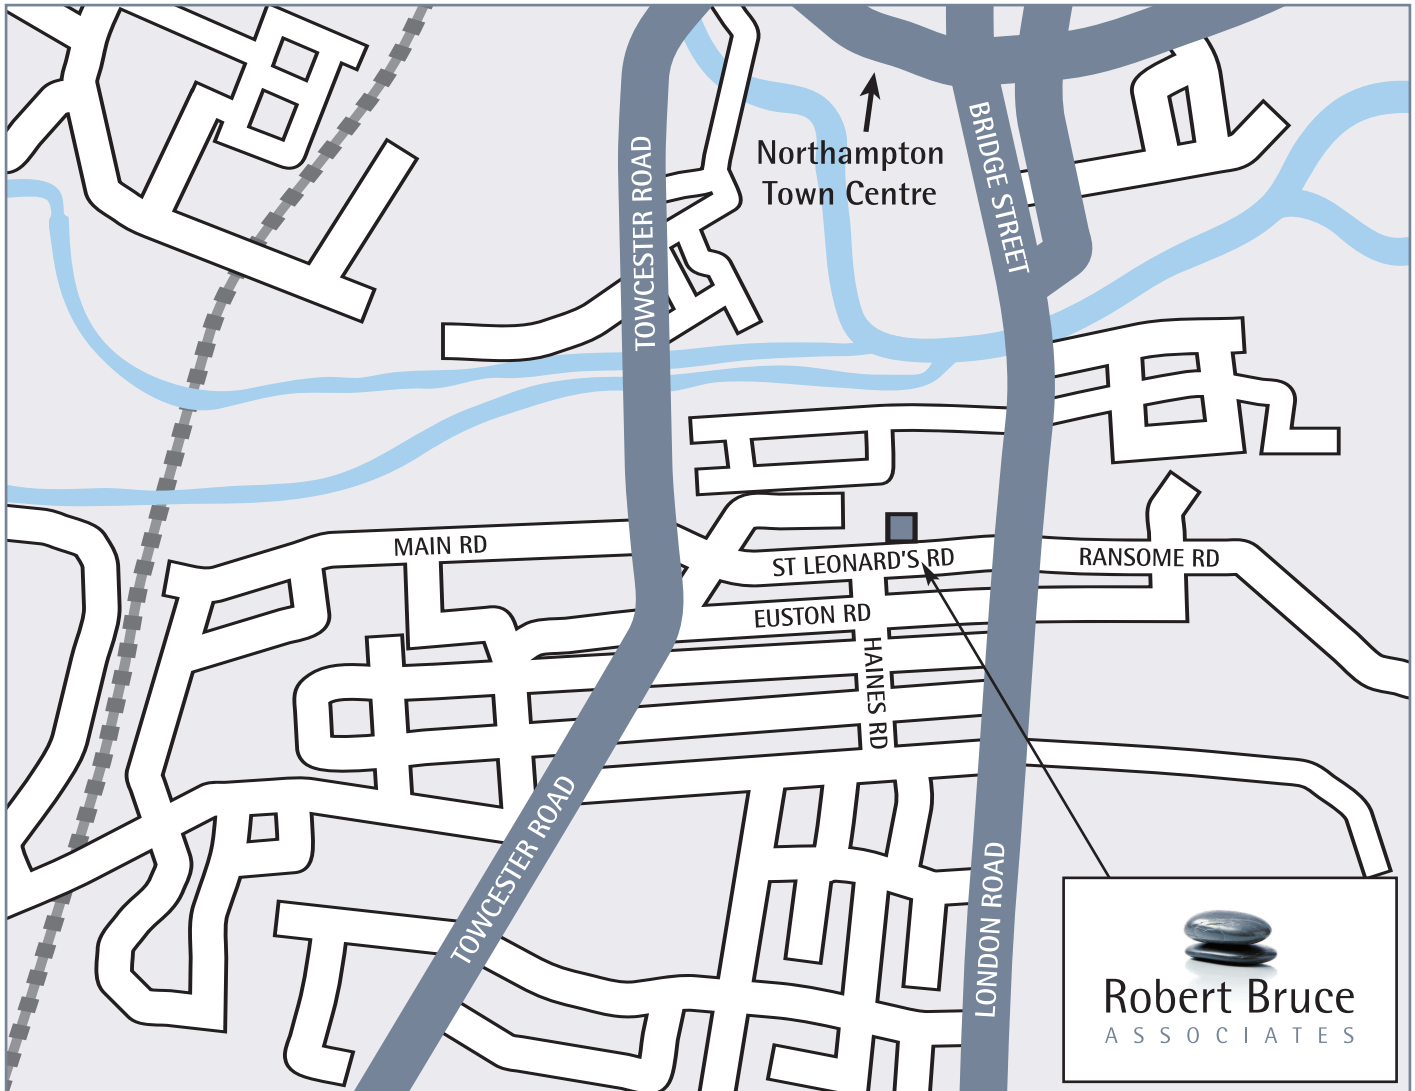

Location Map and Directions

From Northampton Town Centre / North

From the North of Northampton or Leicester, continue on the A508 through Kingsthorpe and Northampton Town Centre for approximately three miles.

At the large roundabout (Carlsberg Brewery), continue straight ahead. Continue past the retail park (B&Q) and the next minor roundabout. At the next roundabout, stay left and turn left onto St Leonard's Road.

From Ring Road / South

From the M1 Motorway, Junction 15A, continue into Northampton on the A43. At the roundabout, turn right (third exit) onto the Ring Road (A45). At the 3rd roundabout and Tesco Superstore, turn left towards Northampton Town Centre (A5123/Towcester Road).

Continue over the minor roadabout and down the hill into Northampton. St Leonard's Road is situated at the Petrol Station. Stay right and turn right at the roundabout, past the Petrol Station into St Leonard's Road.